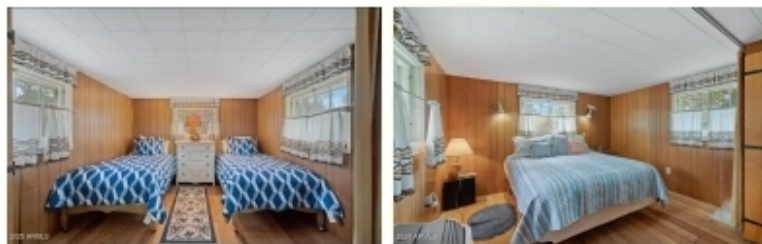

259 S MORRIS MDWS, PAYSON

Escape to the cool mountain air of Payson with this charming 2-bedroom cabin nestled on a spacious 1.02-acre lot surrounded by towering pines. Offering 1,040 square feet of warm and inviting living space, this rustic retreat features a classic wood-burning stove, large view windows, a full kitchen, workshop/storage space, firepit area, RV parking, and room to expand or build additional structures. Whether you're searching for a weekend getaway, vacation rental opportunity, or full-time mountain home, this property delivers privacy, character, and endless outdoor lifestyle appeal in one of Payson's most desirable forest settings.