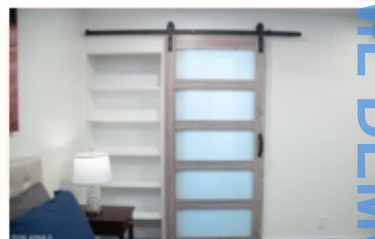

PD4ML DEMO MODE PD4ML DEMO PD4ML DEMO MODE PD4ML DEMO PD4ML DEMO

700 W UNIVERSITY DR 232, TEMPE

Recently remodeled and fully furnished, this move-in-ready 1-bedroom, 1-bath condo offers an exceptional opportunity in one of Tempe's most sought-after locations. Situated on the second floor, this bright and spacious residence features an open-concept layout, energy-efficient AC installed in 2020, and the added benefit of a newer HOA-replaced roof. Residents enjoy access to a sparkling community pool, relaxing Jacuzzi, and covered parking. Located just minutes from Arizona State University, Mill Avenue, Tempe Town Lake, and some of the area's best dining, shopping, and entertainment, this property delivers convenience, comfort, and an unbeatable lifestyle. Refrigerator, washer, and dryer included AS-IS.