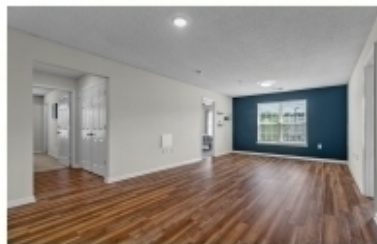

1000 CAMPUS TRACE DR., ELON

Welcome to The Phoenix Apartments the best deal in student living near Elon University! Enjoy your own private bedroom and bathroom in a shared 3-bedroom apartment, perfect for friends who want to live together or anyone ready to meet new people. All utilities are included in your rent no surprise bills, no splitting costs, just one simple payment. With plenty of parking and a prime location close to campus, getting to class has never been easier. As an owner-managed property, we take pride in keeping things running smoothly with a personal touch. Come see why Phoenix residents keep coming back year after year!

In unit washer and dryer

All rooms furnished with bed frame, mattress, desk, chair, and chest of drawers

Adam P. Lang
(919) 396-5868
welcomehome@one80re.com
the-phoenix-elon.com

ONE80
REAL ESTATE